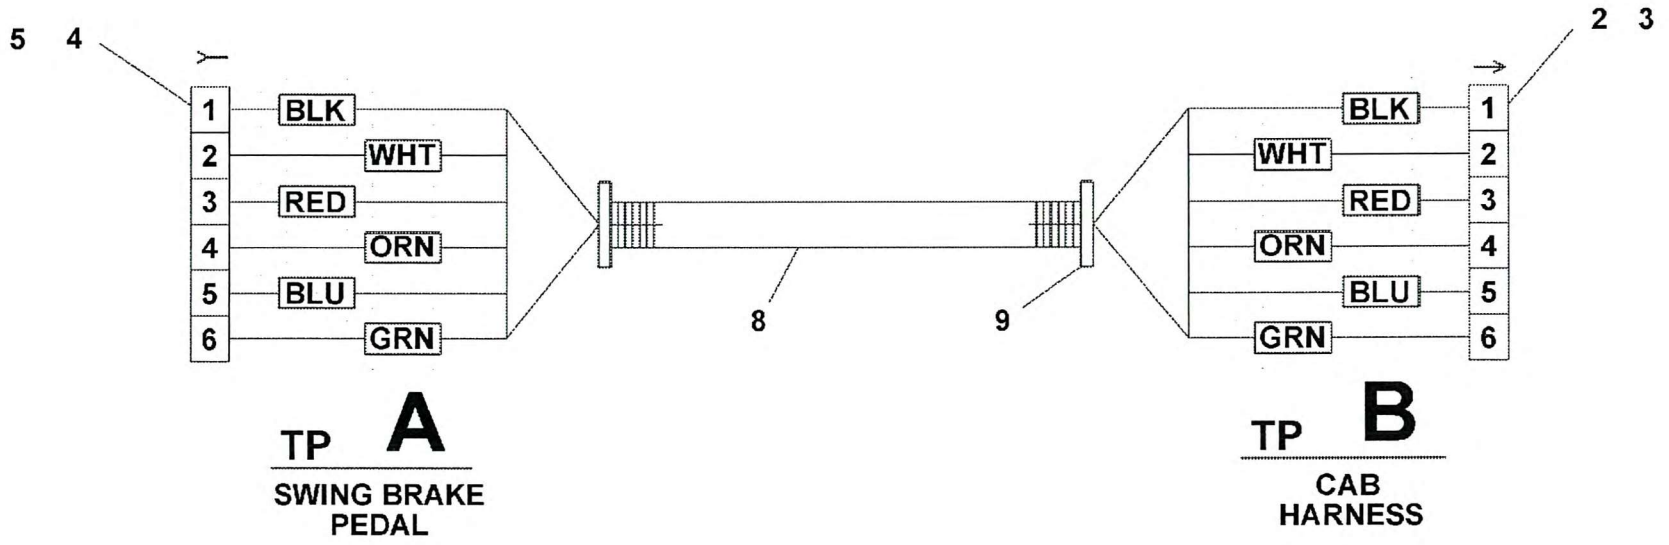

WIRE NO	COLOR	SAE SIZE	LENGTH	TP	B/M ITEM NO	REMARKS	TP	B/M ITEM NO	REMARKS
			TOT IN						
BLK	WHT GXL	18	24	A	7	---	B	6	---
WHT		18	24	A	7	---	B	6	---
RED		18	24	A	7	---	B	6	---
ORN		18	24	A	7	---	B	6	---
BLU		18	24	A	7	---	B	6	---
GRN	WHT GXL	18	24	A	7	---	B	6	---